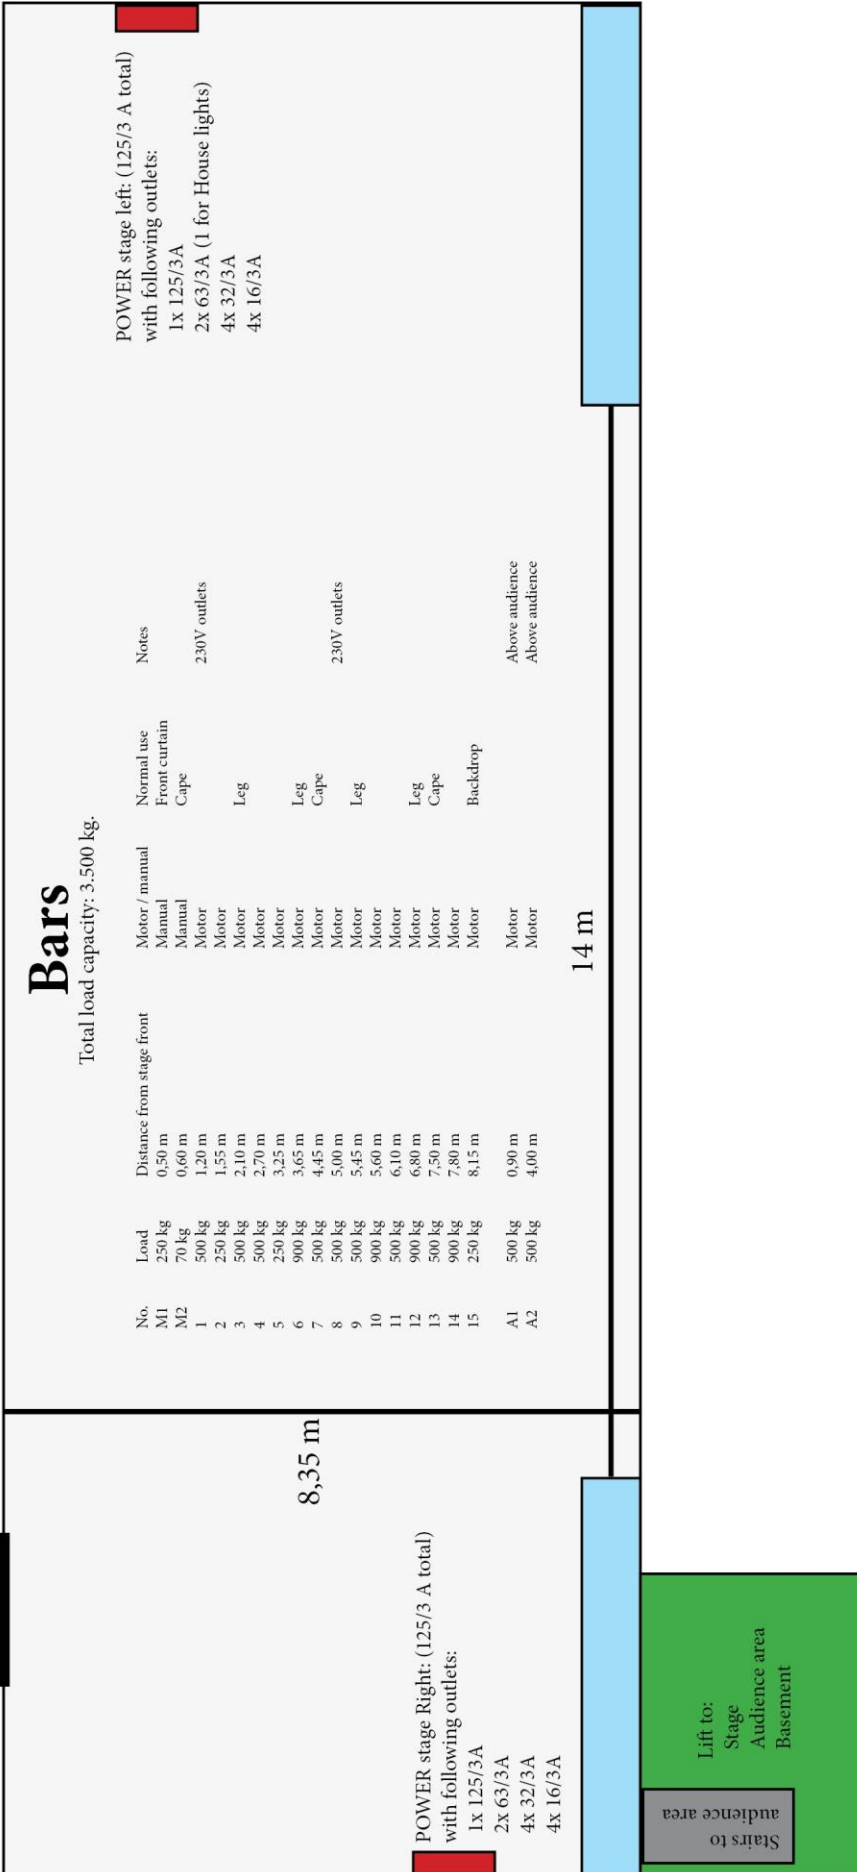

- 1x 125/3A
- 2x 63/3A (1x63/3A for House lights)
- 4x 32/3A
- 4x 16/3A

Stage Right: (125/3 A total) with following outlets

- 1x 125/3A
- 2x 63/3A
- 4x 32/3A
- 4x 16/3A

LOAD IN
Width: 201 cm
Height: 137 cm

Seating overview:

18	16	14	12	10	8	6	4	2	9
20	18	16	14	12	10	8	6	4	8
22	20	18	16	14	12	10	8	6	7
24	22	20	18	16	14	12	10	8	6
26	24	22	20	18	16	14	12	10	5
28	26	24	22	20	18	16	14	12	4
28	26	24	22	20	18	16	14	12	3
28	26	24	22	20	18	16	14	12	2
28	26	24	22	20	18	16	14	12	1